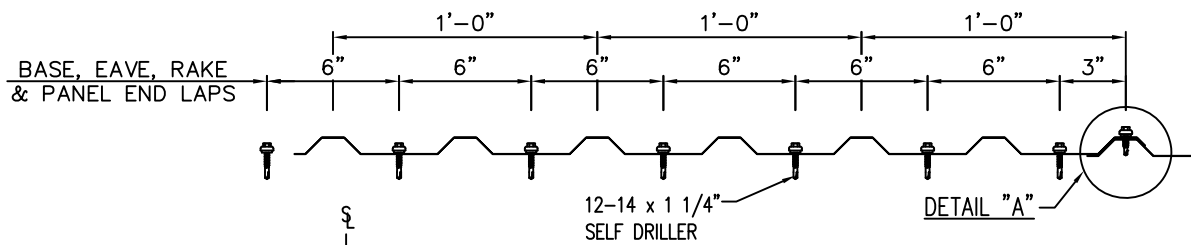

MEMBER SCREW SPACING

MEMBER SCREW SPACING

Fastener Location at Wall - PBU

DRAWING NO.

TD3